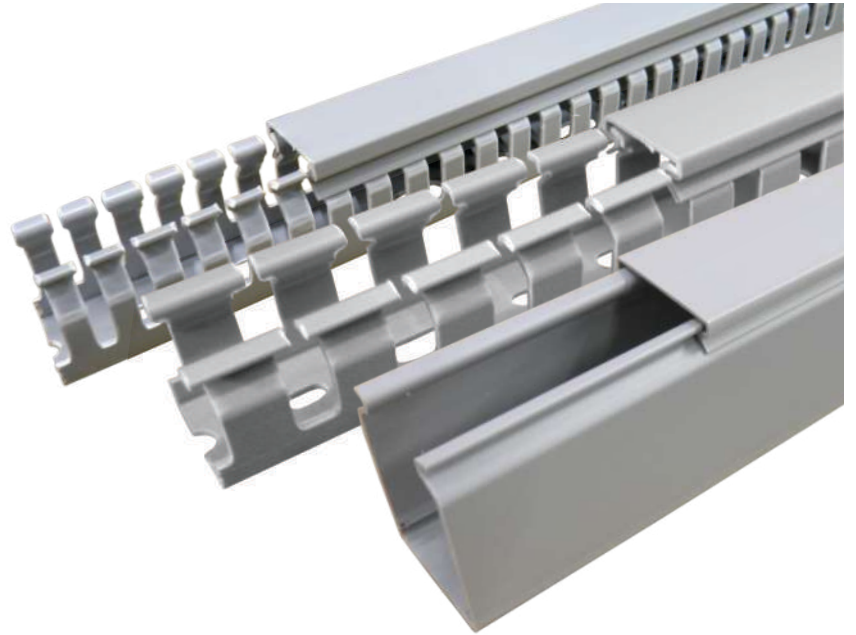

WIRING DUCTS

- Narrow Slot
- Wide Slot
- Un-Slotted (Solid Wall)

REACH
CERTIFIED

c **UL**®
US

CE

RoHS ✓

Price list - 2022

w.e.f. - 24/11/2022

PVC Wiring Ducts - Narrow Slot

Article No.	Description	Price List (Rs/Pc)
11701229	TBWDS25X25LG1	143.30
11701236	TBWDS25X25LG2	286.60
11701243	TBWDN25X25LG1	143.30
11701250	TBWDN25X25LG2	286.60
11706968	TBWDS25X30LG2	331.80
11706963	TBWDN25X30LG1	165.90
11706962	TBWDN25X30LG2	331.80
11701090	TBWDS25X40LG1	191.60
11701084	TBWDS25X40LG2	383.20
11701065	TBWDN25X40LG1	191.60
11701066	TBWDN25X40LG2	383.20
11701603	TBWDS25X45LG1	193.10
11701604	TBWDS25X45LG2	386.20
11701585	TBWDN25X45LG1	193.10
11701586	TBWDN25X45LG2	386.20
11701230	TBWDS25X60LG1	249.00
11701237	TBWDS25X60LG2	498.00
11701244	TBWDN25X60LG1	249.00
11701251	TBWDN25X60LG2	498.00
11701605	TBWDS25X80LG1	344.10
11701606	TBWDS25X80LG2	688.20
11701587	TBWDN25X80LG1	344.10
11701588	TBWDN25X80LG2	688.20
11701601	TBWDS25X100LG1	429.80